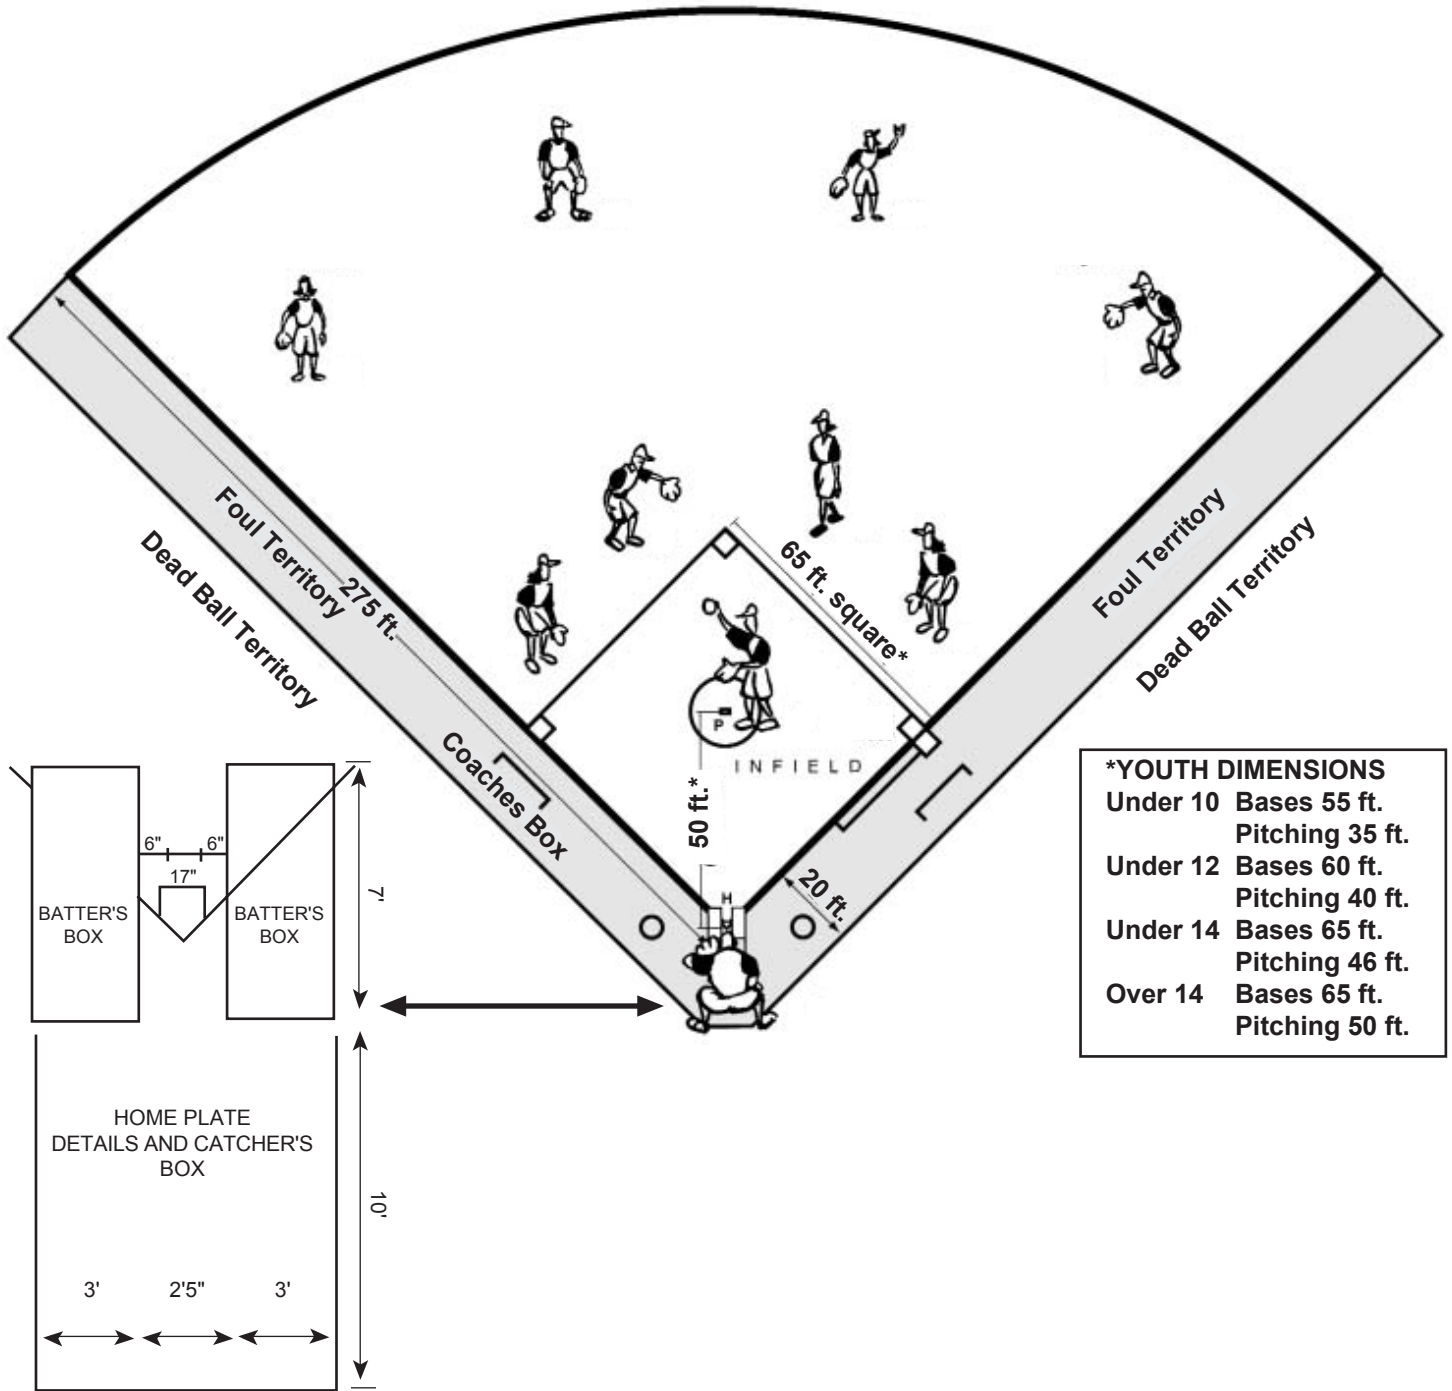

Youth Slow Pitch Softball Field Dimensions

Note: This field diagram is provided as a courtesy service of Markers, Inc. If you have any question about this diagram, please contact your league office.

Youth Slow Pitch Softball Field Dimensions
 Courtesy of Markers, Inc. 33597 Pin Oak Parkway,
 Avon Lake, Ohio 44012 www.Markersinc.com