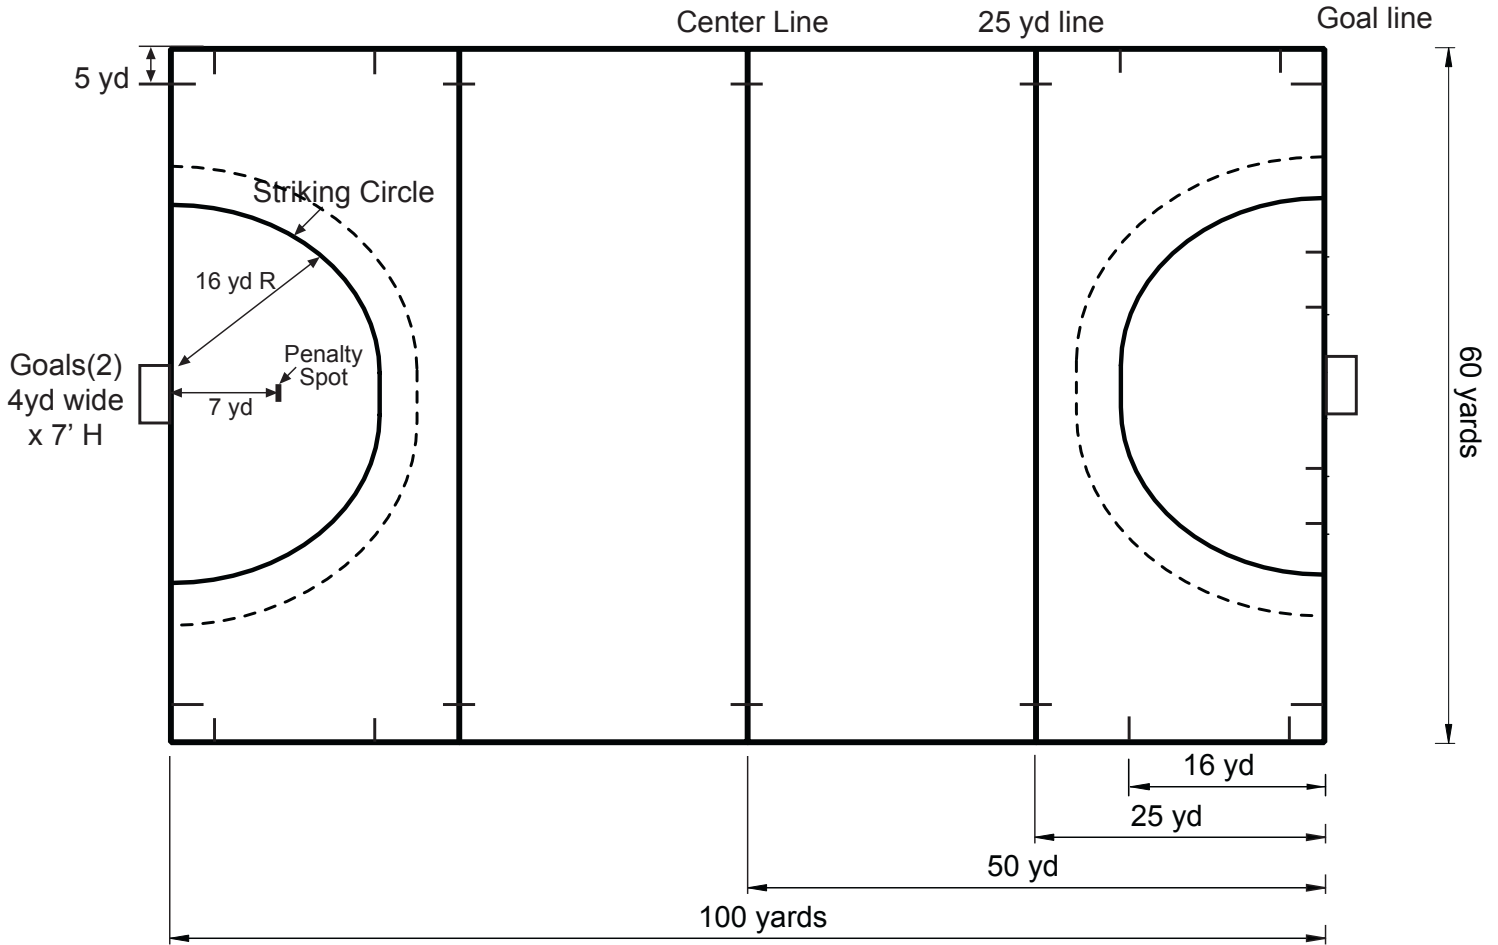

Field Hockey Field Dimensions

Note: This field diagram is provided as a courtesy service of Markers, Inc. If you have any question about this diagram, please contact your league office.

Field Hockey Field Dimensions
Courtesy of Markers, Inc. 33597 Pin Oak Parkway,
Avon Lake, Ohio 44012 www.Markersinc.com